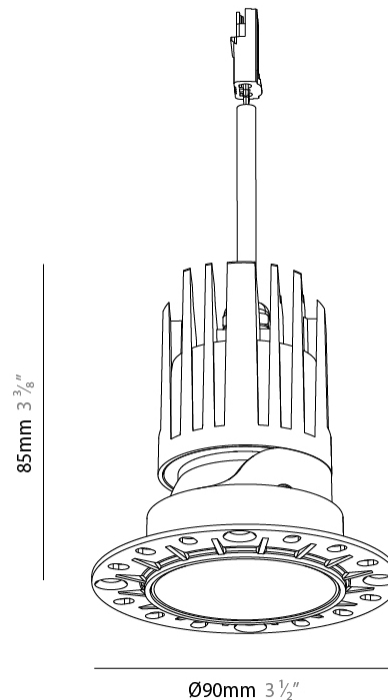

GENERAL

Series: Bioniq Evo
Partner: Prolicht
Division: Architectural
Installation: Trimless
Product Type: Downlight
Mounting Location: Ceiling
Light Distribution: Adjustable / Direct

PHYSICAL

Aperture Sizes - Downlights: 2"
Shape: Round
Diameter (mm): 90
Diameter (in): 3 1/2"
Height (mm): 85
Depth (mm): 100
Height (in): 3 3/8"
Depth (in): 3 15/16"
Ceiling Thickness (mm): 10 - 50
Ceiling Thickness (in): 3/8 - 1 15/16
Weight (kg): 0.8
Fixture Finish: SSR / BKV / CWI / CRY / HAB / UFT / ITA / RUA / FTG / MYG / LOD / PUS / FRO / FUP / KIA / POP / BLS / SPG / MEY / GOH / CHC / COM / ABZ / JAG / OBR / MOS / ROR
Fixture Material: Extruded Aluminum
Cut-out Measurements: Ø 55mm/2 3/16"

ELECTRICAL

Lamp Type: LED (Zhaga Standard)
Input Wattage (W): 9.2
Total Output Wattage (W): 8.2
Dimming: Non-dimming / DALI Dimming / MATTER Dimming
Driver Included: No
Driver Location: Remote
Driver Type: Constant Current - Universal
Driver Class: Class 2
Constant Current (mA): 250mA
Upon Request: 0-10V Dimming / Phase Dimming

LED

Color Temperature (°K): 2400 / 2700 / 3000 / 3500 / 4000
Max. Delivered Lumen (lm): Max 922
Nominal Lumen (lm): 1456
CRI: >90 CRI
Efficiency (%): 100.7
Lamp Life (hrs): 50000

OPTICAL

Beam Angle: 24 / 32 / 46 / 56
Adjustability: Rotational 350° / Tilt 30°

RATINGS AND CERTIFICATIONS

Certified By: Certified for North American Standards
IP rating: IP65
Glare Rating: ≤ 10

PROJECT
TYPE
SPECIFIER
QUANTITY
DATE