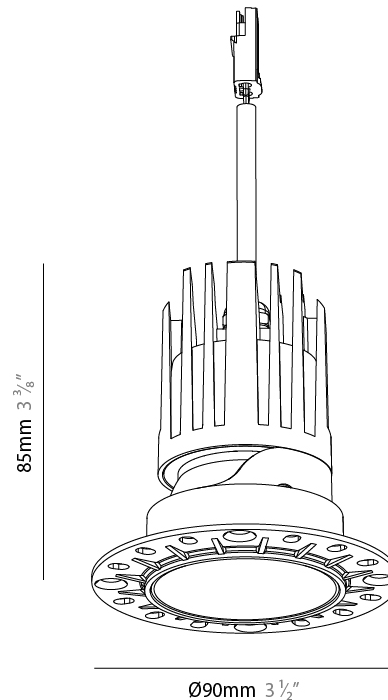

GENERAL

Series: Bioniq Evo
Partner: Prolicht
Division: Architectural
Installation: Trimless
Product Type: Downlight
Mounting Location: Ceiling
Light Distribution: Adjustable / Direct

PHYSICAL

Aperture Sizes - Downlights: 2"
Shape: Round
Diameter (mm): 90
Diameter (in): 3 1/2
Height (mm): 85
Depth (mm): 100
Height (in): 3 3/8
Depth (in): 3 15/16
Ceiling Thickness (mm): 10 - 50
Ceiling Thickness (in): 3/8 - 1 15/16
Weight (kg): 0.8
Fixture Finish: SSR / BKV / CWI / CRY / HAB / UFT / ITA / RUA / FTG / MYG / LOD / PUS / FRO / FUP / KIA / POP / BLS / SPG / MEY / GOH / CHC / COM / ABZ / JAG / OBR / MOS / ROR
Fixture Material: Extruded Aluminum
Cut-out Measurements: Ø 55mm/2 3/16"

ELECTRICAL

Lamp Type: LED (Zhaga Standard)
Input Wattage (W): 8
Total Output Wattage (W): 7.3
Dimming: Non-dimming / DALI Dimming / MATTER Dimming
Driver Included: No
Driver Location: Remote
Driver Type: Constant Current - Universal
Driver Class: Class 2
Constant Current (MA): 250mA
Upon Request: 0-10V Dimming / Phase Dimming

LED

Color Temperature (°K): 2400 / 2700 / 3000 / 3500 / 4000
Max. Delivered Lumen (lm): Max 521
Nominal Lumen (lm): 920
CRI: >90 CRI
Efficiency (%): 64.9
Lamp Life (hrs): 50000

OPTICAL

Beam Angle: 10
Adjustability: Rotational 350° / Tilt 30°

RATINGS AND CERTIFICATIONS

Certified By: Certified for North American Standards
IP rating: IP65
Glare Rating: ≤ 10

PROJECT
TYPE
SPECIFIER
QUANTITY
DATE