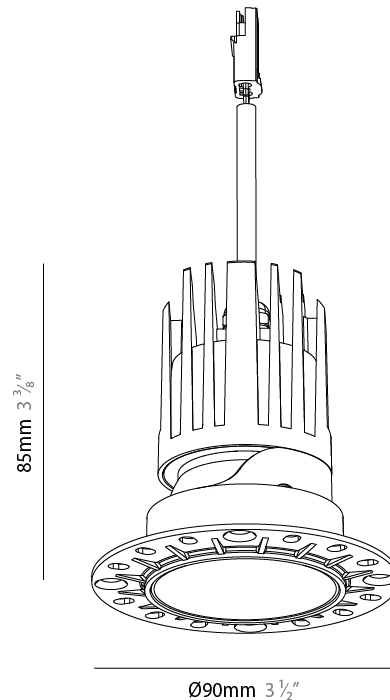

GENERAL

Series: Bioniq Evo
Partner: Prolicht
Division: Architectural
Installation: Trimless
Product Type: Downlight
Mounting Location: Ceiling
Light Distribution: Adjustable / Direct

PHYSICAL

Aperture Sizes - Downlights: 2"
Shape: Round
Diameter (mm): 90
Diameter (in): 3 1/2
Height (mm): 85
Depth (mm): 100
Height (in): 3 3/8
Depth (in): 3 15/16
Ceiling Thickness (mm): 10 - 50
Ceiling Thickness (in): 3/8 - 1 15/16
Weight (kg): 0.4
Fixture Finish: [BLK / WHI / ARB / CHR](#)
Fixture Material: Extruded Aluminum
Cut-out Measurements: Ø 55mm/2 3/16"

ELECTRICAL

Lamp Type: LED (Zhaga Standard)
Input Wattage (W): 9.2
Total Output Wattage (W): 8.2
Dimming: Non-dimming / DALI Dimming / MATTER Dimming
Driver Included: No
Driver Location: Remote
Driver Type: Constant Current - Universal
Driver Class: Class 2
Constant Current (MA): 250mA
Upon Request: 0-10V Dimming / Phase Dimming

LED

Color Temperature (*K): [2400 / 2700 / 3000 / 3500 / 4000](#)
Max. Delivered Lumen (lm): Max 922
Nominal Lumen (lm): 1456
CRI: >90 CRI
Efficiency (%): 100.7
Lamp Life (hrs): 50000

OPTICAL

Beam Angle: [24 / 32 / 46 / 56](#)
Adjustability: Rotational 350° / Tilt 30°

RATINGS AND CERTIFICATIONS

Certified By: Certified for North American Standards
IP rating: IP65
Glare Rating: ≤ 10

PROJECT
TYPE
SPECIFIER
QUANTITY
DATE